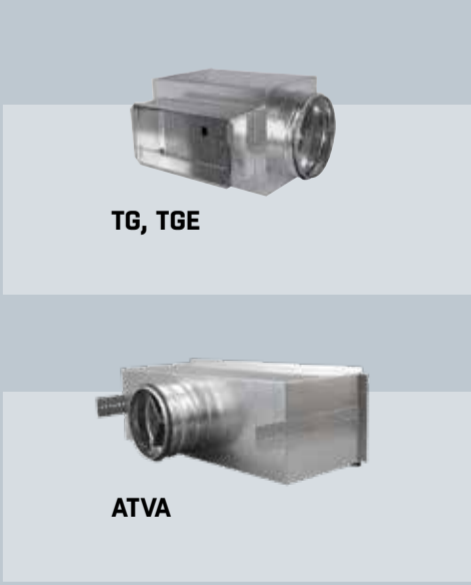

AIR TERMINAL DEVICES FOR ALL APPLICATIONS

Ceiling diffusers

ATLAS Series

Plenum boxes

Nozzle diffusers

ARIES Series

Jet Nozzle diffusers

Swirl diffusers

INDUS Series

Active diffusers

Wall diffusers

Slot diffuser

Floor diffusers

Duct diffusers

Displacement diffusers

Transfer air grilles

Grilles

Exhaust air valves

Plenum boxes for grilles

Supply air valves

Fresh air valves

External grilles